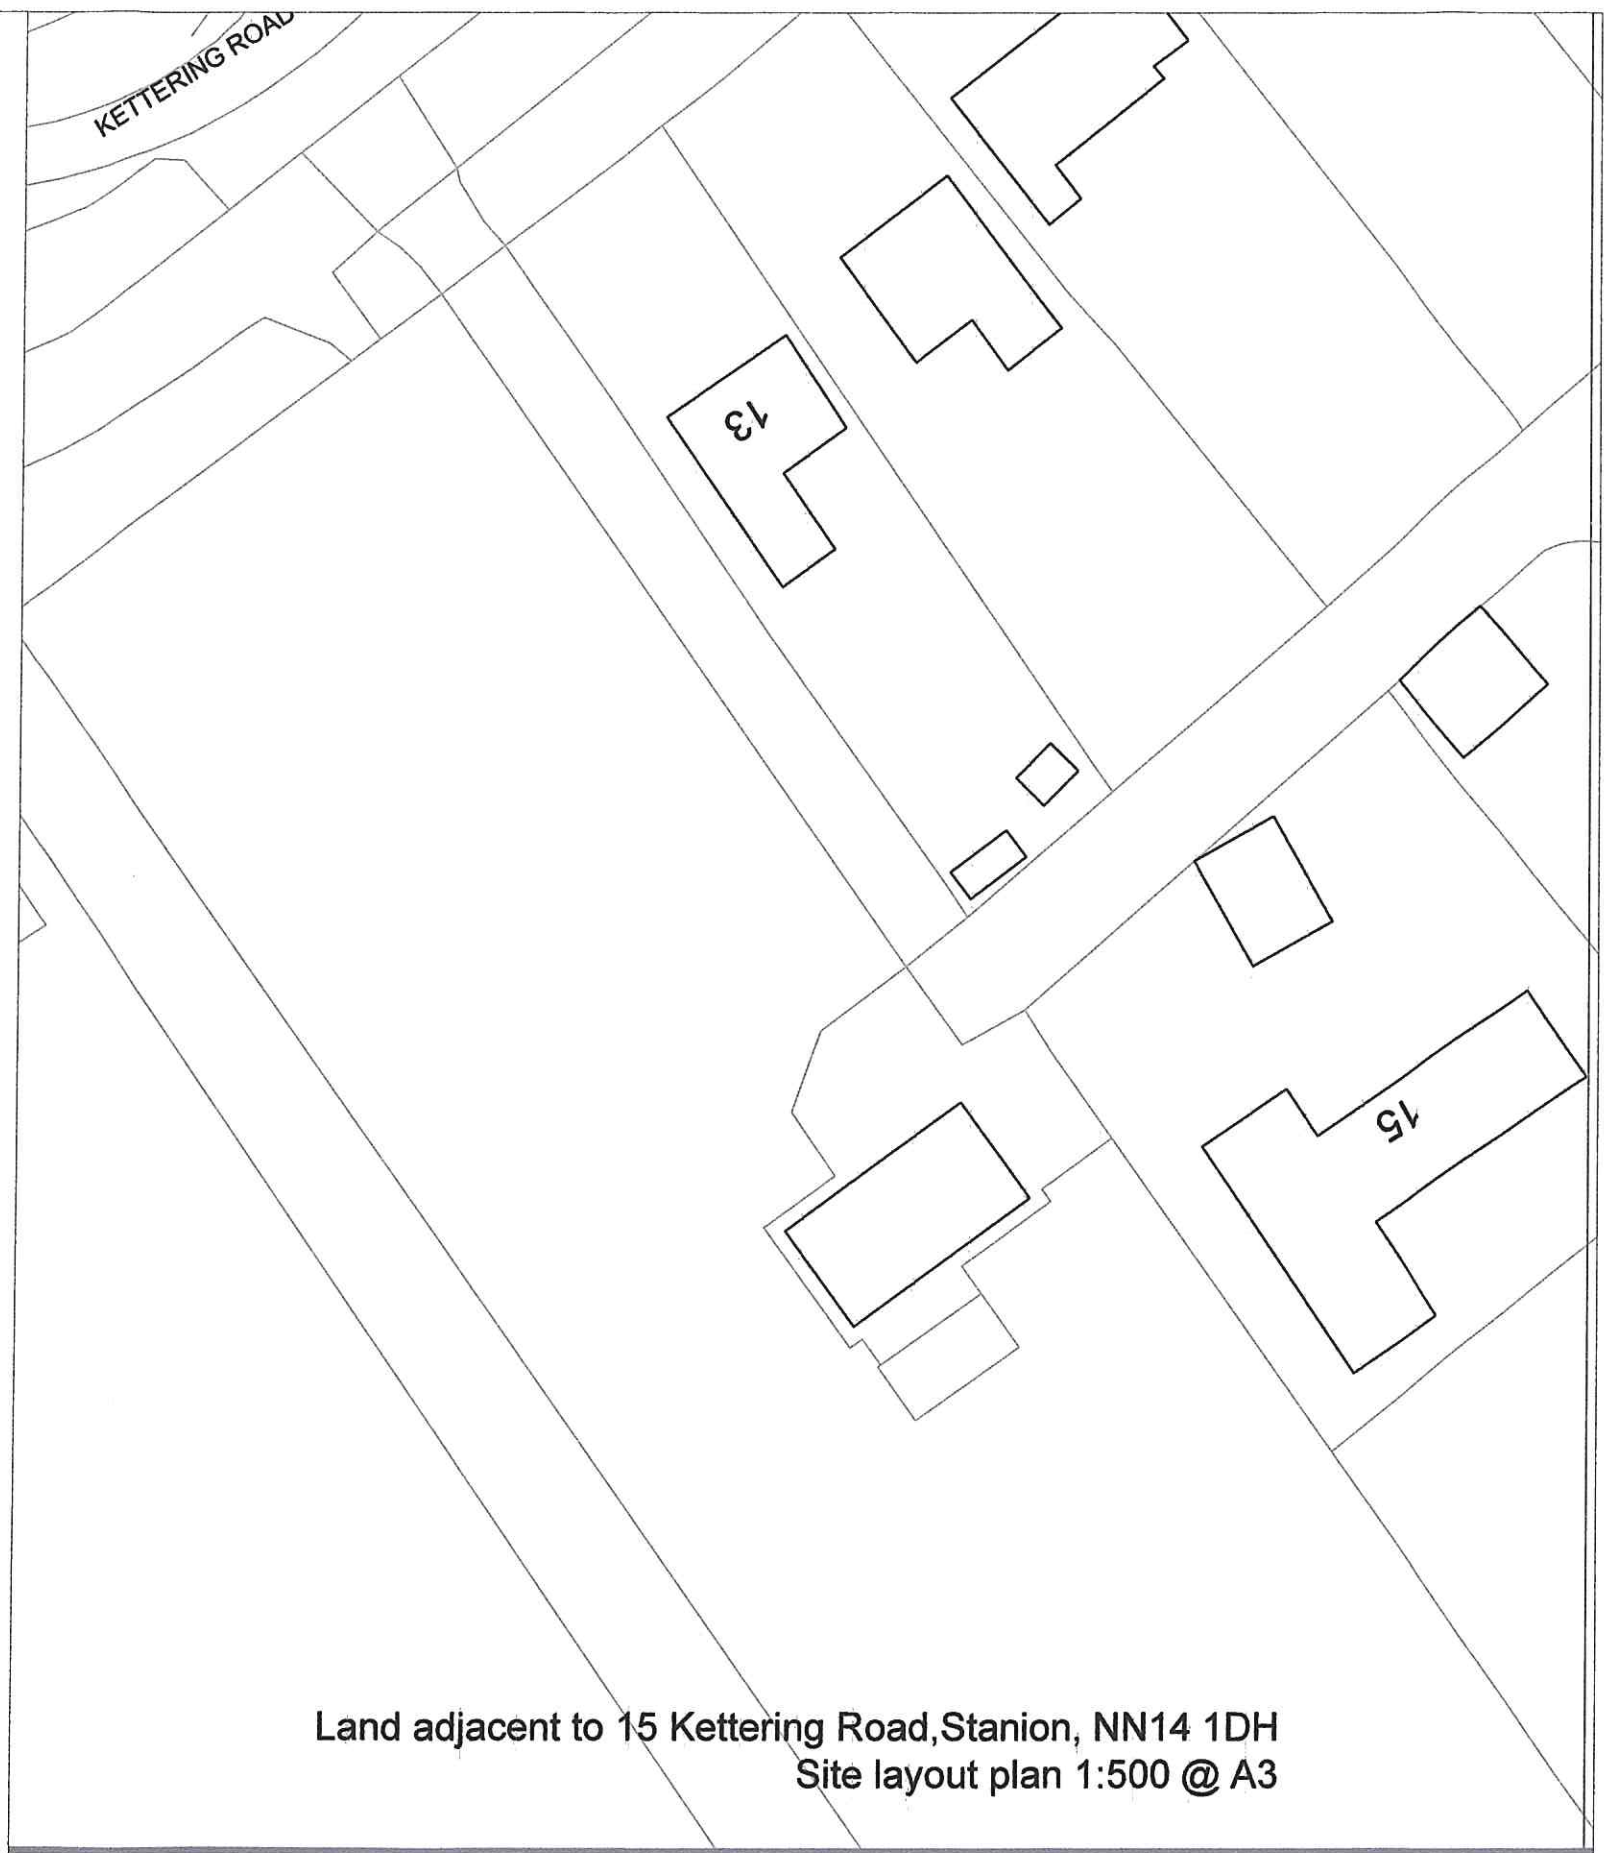

Land adjacent to 15 Kettering Road, Stanion, NN14 1DH
Site location plan 1:1250 @ A3

Land adjacent to 15 Kettering Road, Stanion, NN14 1DH
Site layout plan 1:500 @ A3