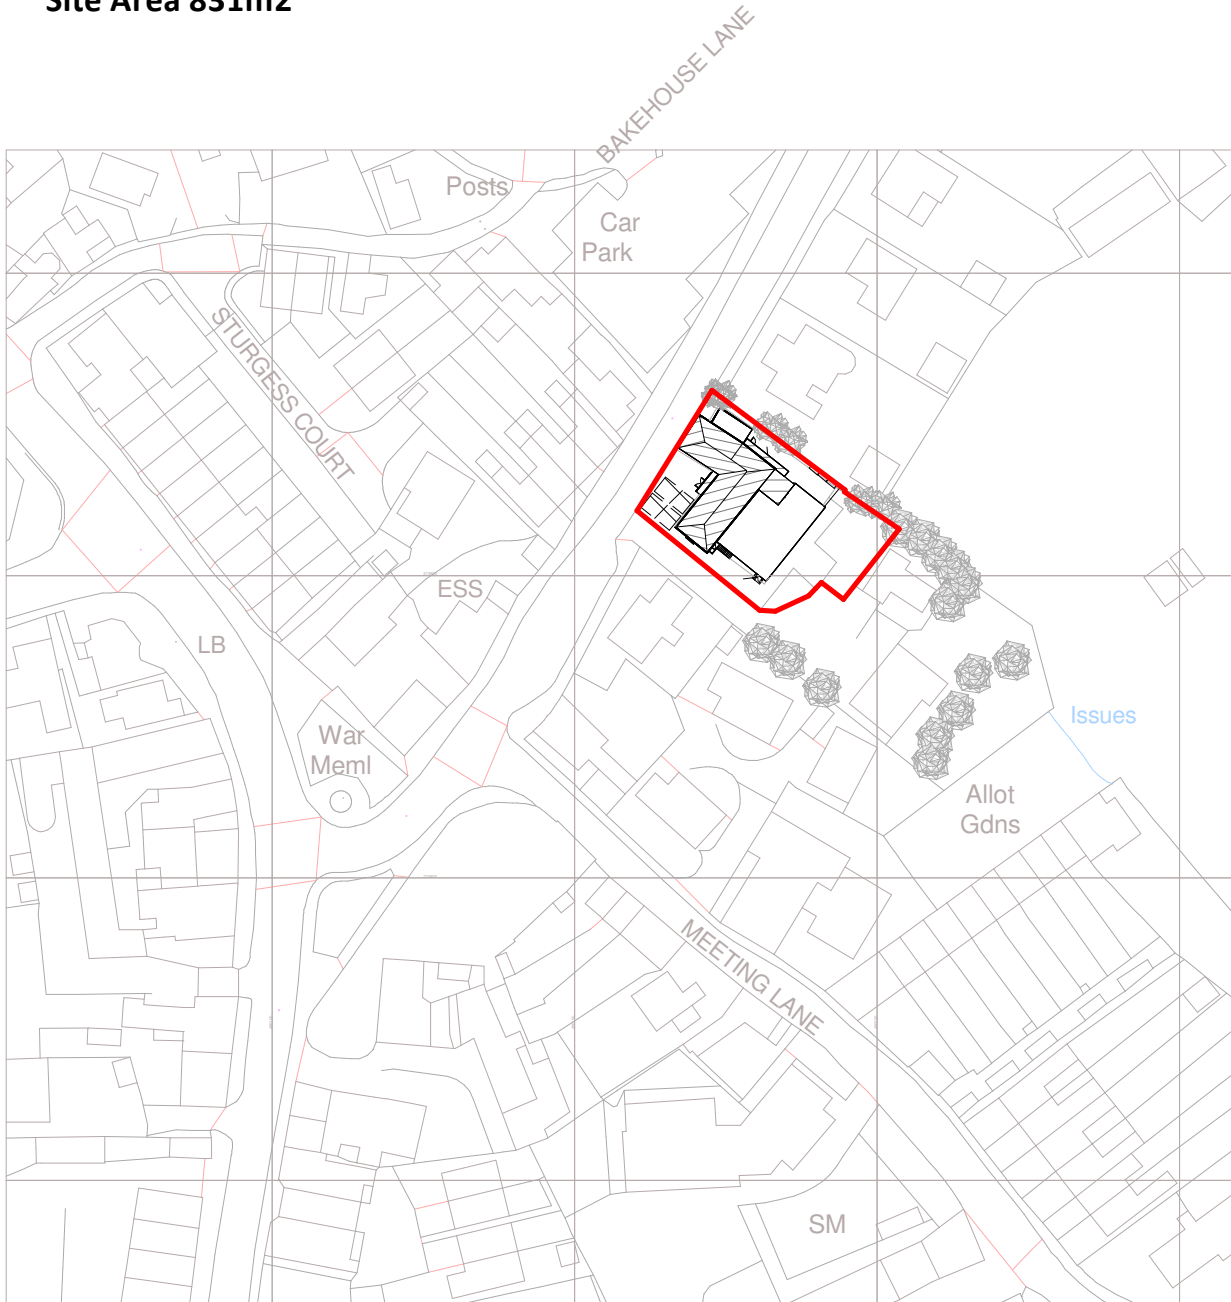

Site Area 831m²

Ordnance Survey, (c) Crown Copyright 2023. All rights reserved. Licence number 100022432

REGISTERED OFFICE

Idea Architectural Technology
The Buttery
Tithe Farm - Holcot
Northampton NN6 9SH