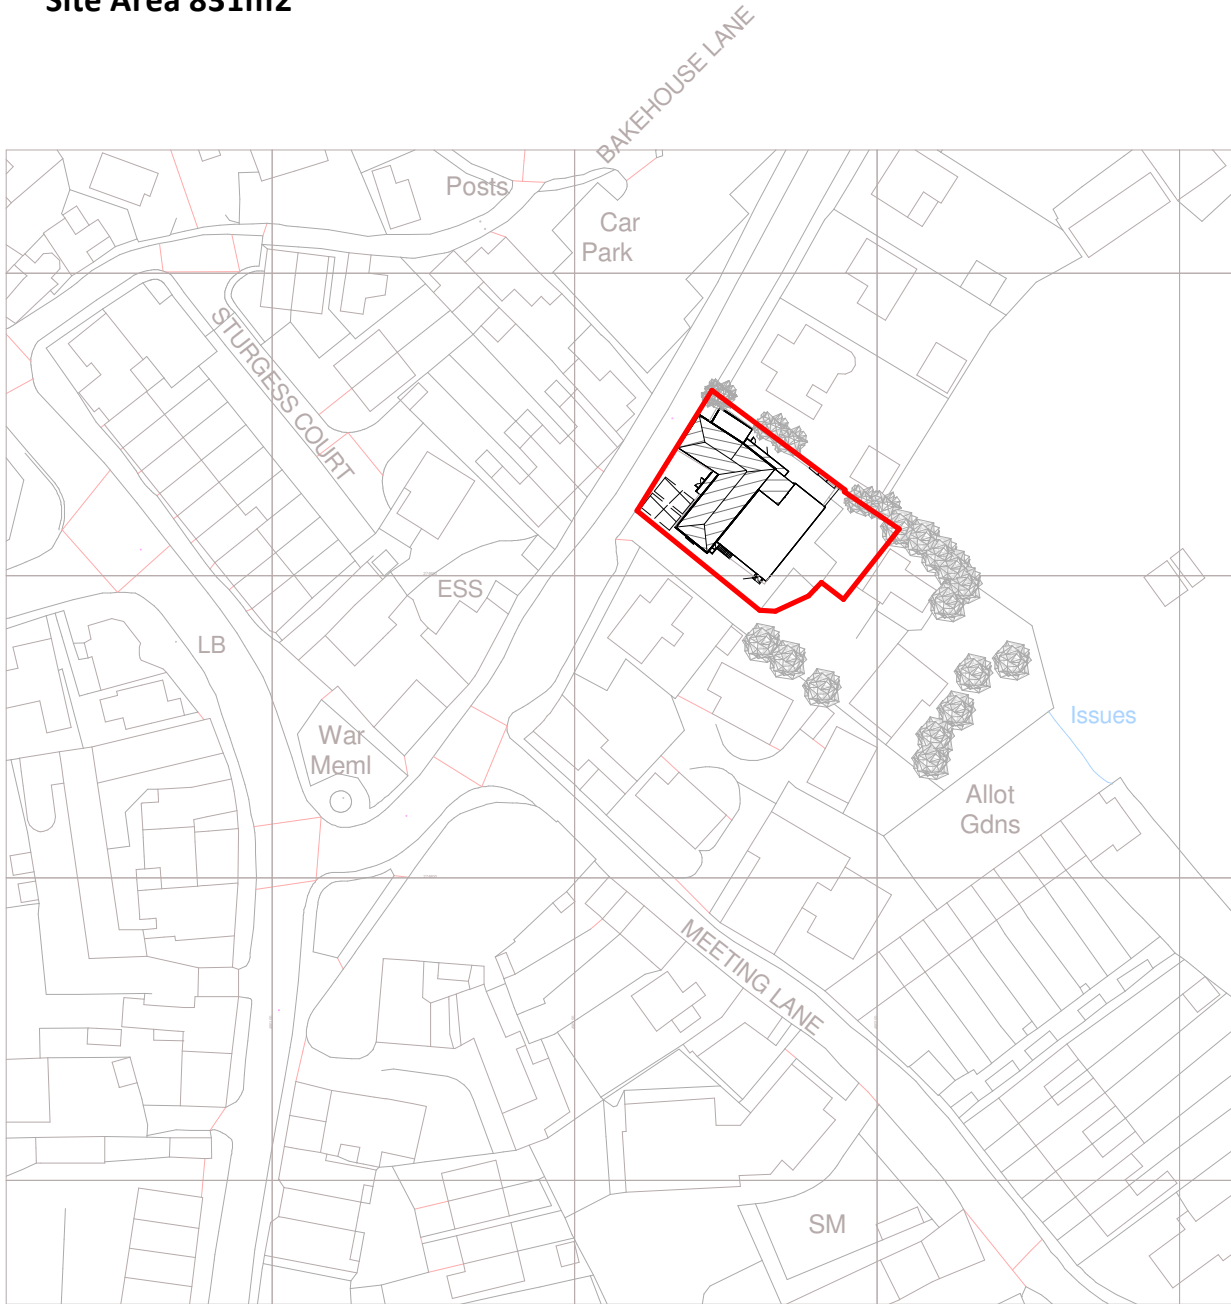

Site Area 831m²

Ordnance Survey, (c) Crown Copyright 2023. All rights reserved. Licence number 100022432

REGISTERED OFFICE

Idea Architectural Technology
The Buttery
Tithe Farm - Holcot
Northampton NN6 9SH